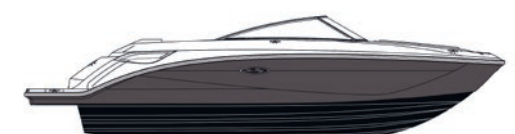

## HULL SIDE COLOR - WHITE OR BLACK BOTTOM

SPORT / SPX / SUN SPORT 230

SLX & SUN SPORT 250

SDX SERIES

SUNDANCER SERIES

**FULL COLOR HULL**

SPORT / SPX / SUN SPORT 230

SLX & SUN SPORT 250