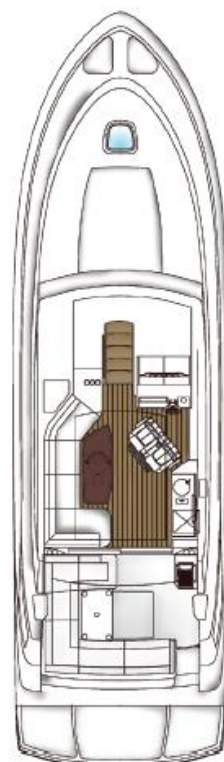

510 SUNDANCER #726 FEATURES

- Climate-controlled cockpit sunroom
- Fiberglass hardtop w/ pneumatic sunroof
- Standard LED flatscreen TV with remote DVD player in salon w/ swiveling arm
- Stereo with Wireless Bluetooth™ and media inputs
- Standard generator with sound shield
- Zeus® propulsion with helm joystick & Skyhook® station keeper
- T- ZEUS 550 QSC T3 (T-526 PHP) DIESELS
- Italian style interior design, by CHRISTIANGRANDESIGNWORKS®
- Upgraded Raymarine® GS125 Radar/Chartplotter combo

COCKPIT/SUNROOM LAYOUT