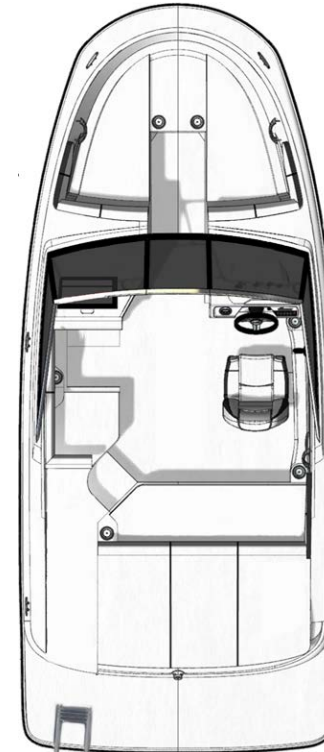

STANDARD PROPULSION

MerCruiser® 4.5L MPI ECT Alpha One®
(200 hp / 149 kW)

FUEL CAPACITY

114 L / 30 gal

LENGTH OVERALL

5.94 m / 19'6"
with integral swim platform

BEAM

2.54 m / 8'4"

FEATURES

- Mercury VesselView® Mobile – links to your iPhone® or Android™ mobile device via Bluetooth® technology
- Standard elegant dash
- Full beam platform close to waterline
- Convertible port-side seating with fill-in cushions
- Deep bow seating with integrated storage below
- Two all-inclusive optional packages: Captain's and Elevation
- Stainless Steel Latches
- New upholstery chain stitch pattern

OPTIONS & ACCESSORIES

OPTIONAL PROPULSION

- MerCruiser® 4.5L MPI ECT Alpha One® (250 hp / 186 kW)

CAPTAIN'S PACKAGE

- Bimini Top with Boot, Stainless Steel Bal & Socket Hardware
- Bow Filler Cushion with forward Walk-Thru Backrest cushion
- Canvas, Cockpit and Tonneau Cover
- Round Cockpit Table, Teak
- Sunpad Walk-Thru Cushion

ELEVATION PACKAGE

- Water Sports Tower Black with Bimini Top
- Tower Racks
- Ski Mirror

INDIVIDUAL OPTIONS

- Air Compressor
- Boot Stripe – Gelcoat
- Bow Roller
- Canvas Enclosure package incl: Aft Curtain, Front & Side Curtains
- Carpet Liner, Snap-In (Cockpit)
- Chart Plotter / Fishfinder with GPS – 5"
- Cockpit Coolbox Refrigerator (12v)
- Digital Dash with Mercury VesselView link 9"
- Fender Clips
- Infinity, Woven Cockpit Flooring
- LED Package in Cockpit – Blue or White
- Mercury Active Trim
- Mooring Cover, Black
- Premier Stereo with extra speakers / Subwoofer
- SeaDek covering on swim platform (Gray or Brown)
- SeaDek covering in cockpit, glued-down (Gray or Brown)
- Stone Upholstery
- Submersible Swim Platform, Manual Operated
- Transom Shower