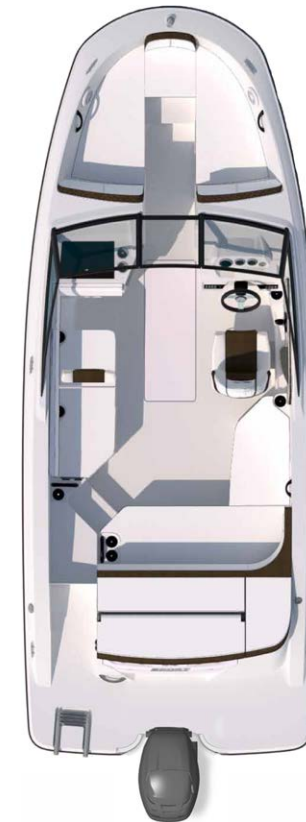

OPTIONS & ACCESSORIES

OPTIONAL PROPULSION

- Mercury 200XL FourStroke Outboard (200 hp / 149 kW)

CAPTAIN'S PACKAGE

- Bimini Top with Boot, Stainless Steel Bal & Socket Hardware
- Bow Filler Cushion with forward Walk-Thru Backrest cushion
- Canvas, Cockpit and Tonneau Cover
- Round Cockpit Table, Teak
- Sunpad Walk-Thru Cushion

ELEVATION PACKAGE

- Water Sports Tower Black with Bimini Top
- Tower Racks
- Ski Mirror

INDIVIDUAL OPTIONS

- Air Compressor
- Boot Stripe – Gelcoat
- Bow Roller
- Canvas Enclosure package: Aft Curtain, Front & Side Curtains
- Carpet Liner, Snap-In (Cockpit)
- Chart Plotter / Fishfinder with GPS – 5"
- Digital Dash with Mercury VesselView link 9"
- Fender Clips
- Infinity, Woven Cockpit Flooring
- Led Package in Cockpit – Blue or White
- Mercury Active trim
- Mooring Cover, Black
- Premier Stereo with extra speakers / Subwoofer
- Refrigerator 12 Volt
- SeaDek covering on swim platform (Gray or Brown)
- SeaDek covering in cockpit, glued-down (Gray or Brown)
- Stone Upholstery
- Transom Shower

STANDARD SEATING PLAN