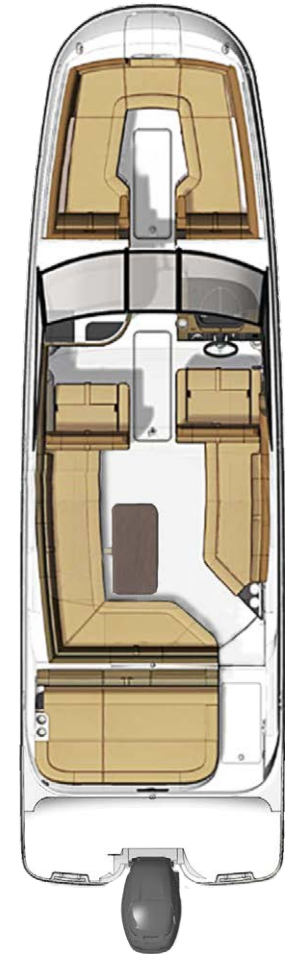

ADDITIONAL OPTIONS

- Air Compressor For Water Toys
- Blue or White LED Lighting Package
- C E Option Group
- Cockpit Coolbox
- Docking Lights
- Fender Clip System – Quick Connect
- Flagpole with Base & US Flag
- Gray Water System
- Hydraulic Trim Tabs
- Macerator with Seacock Interlock System
- On Board Battery Charger – 120v/60 To 12v
- On Board Battery Charger – 220v/50 To 12v
- Premium PTM Ski Mirror
- Pump-out Head
- Stainless Steel Anchor (Only Available With Windlass Option)
- Swivel Wakeboard Racks
- Thru Hull Under Water Lights
- Tower Speakers (Includes 2 Fusion 8.8" Signature Series Can Speakers & 1400W Amp) (Only Available with Tower & Stereo Upgrade Options)

- VacuFlush Head System with Direct Overboard Discharge (Int'l)
- VacuFlush Head System with Holding Tank
- Wet Bar with Integral Sink & Faucet
- Windlass – Rope/Chain with Galvanized Anchor

TRAILER OPTIONS

- Trailer, Tandem Axle with Bunks & Tandem Axle Disc Brakes (Galvanized)
- Trailer, Tandem Axle with Bunks & Tandem Axle Disc Brakes (Painted)
- Trailer, Tandem Axle with Rollers & Tandem Axle Disc Brakes (Galvanized)
- Trailer, Tandem Axle with Rollers & Tandem Axle Disc Brakes (Painted)

STANDARD SEATING PLAN