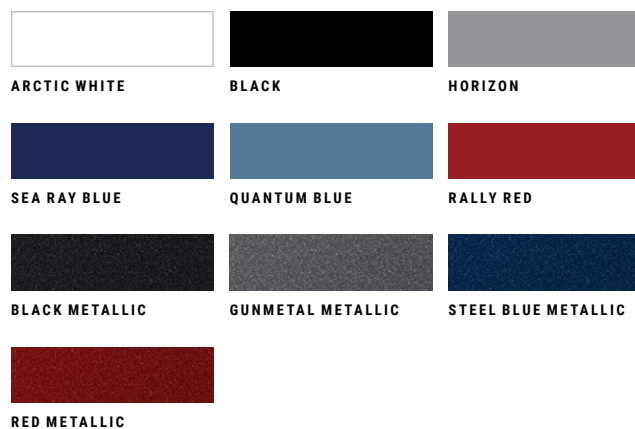

EXTERIOR COLORS

STANDARD PROPULSION

Mercury® 250 Verado® Outboard
(250 hp / 186 kW)

FUEL CAPACITY

65 gal / 246 L

LENGTH OVERALL

27'2" / 8.28 m
with integral / extended swim platform

LENGTH OVERALL

29'2" / 8.89 m
with outboard engine

BEAM

8'6" / 2.59 m

DRAFT

32" / 81 cm (outboard down)
22" / 56 cm (outboard up)

DRY WEIGHT

5,660 lb / 2,567 kg

DEADRISE

21°

WATER CAPACITY

20 gal / 76 L (opt)

YACHT CERTIFIED

Specifications are approximations and subject to variance.