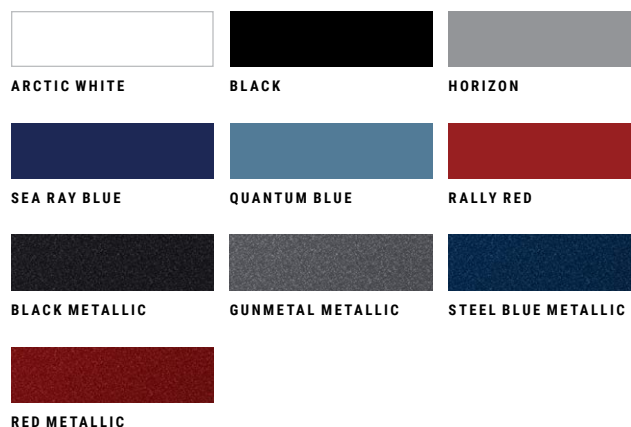

EXTERIOR COLORS

Specifications are approximations and subject to variance.

STANDARD FEATURES

HULL & DECK FEATURES

- Bow Locker: Integral Fiberglass Hatch with Stainless Steel Hardware; Concealed Four Step Bow Boarding Ladder & Anchor Storage – Foredeck
- Bow & Stern Eyes, Stainless Steel
- Cleats, Thru-Bolted (6), 8" Stainless Steel with Sea Ray Logo
- Deck, Fuel Fill Plate – Stainless Steel
- Drain Plug, Brass-Threaded – Garboard
- Gel Coat, Arctic White
- Hardware, Stainless Steel
- Light, Navigation – Stainless Steel
- Light, Stern – Removable
- Portlight, Black – Opening
- Rub Rail, White PVC with Stainless Steel Insert
- Swim Platform, Integral with manual Flip Down Seat / Step
- Windshield, Tempered/Tinted Glass with Walk-Thru & Stainless Steel Latch

EXTERIOR COLOR

- Gel Coat, Colored Hull Side (All Gel Colors Available except Silver Metallic)
- Gel Coat, Full Hull Color (Non-Metallic Gels Only)
- Three Zone Gel Coat (Metallic Gel Available for Zone 2 or 3 Only) (Silver Metallic Zone 3 only)

UPHOLSTERY, INTERIOR, SEATING & FLOORING

- Bow Filler Cushion
- Bow Table with Dedicated Storage – Plastic
- Cockpit Table, Teak, with Dedicated Storage
- Cockpit Vinyl Color – Dune (Tan Base Vinyl with Brown Accent Vinyl)
- Cockpit Vinyl Color – Stone (Grey Base Vinyl with Dark Grey Accent Vinyl)
- Head Interior Upgrade (Includes: Vanity Cabinet with Hammered Bronze Countertop)
- Flooring Color: Brown or Grey
- Snap In Carpet – Bow & Cockpit
- Snap In Infinity Woven Vinyl Flooring – Bow & Cockpit
- Snap In SeaDek – Bow & Cockpit
- SeaDek Swim Platform Matting (Glue down)
- Table, Plastic – Bow with Dedicated Storage
- Transom Sunpad (In-Lieu-Of Loungers)