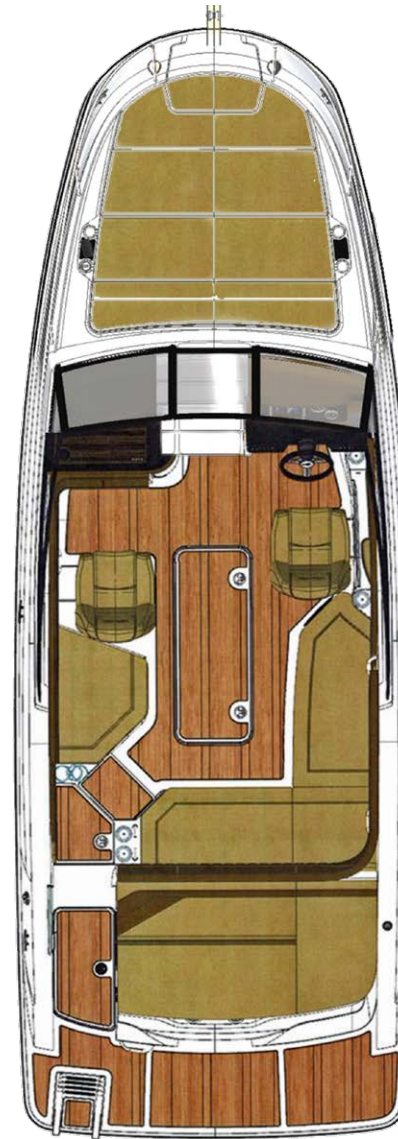

- MerCruiser 4.5L MPI ECT Bravo Three® MCM (250 hp / 186 kW)
- MerCruiser 4.5L MPI ECT Bravo Three® with DTS (250 hp / 186 kW)
- MerCruiser 6.2L MPI ECT Bravo Three® (300 hp / 224 kW)

Non ETC engines available outside EU

CAPTAIN'S PACKAGE

- Bimini Top with Boot, Stainless Steel Ball & Socket Hardware
- Canvas, Cockpit and Tonneau Cover
- Round Cockpit Table, Teak

- Sunpad Walk-Thru Cushion
- Windshield Wiper Starboard

ELEVATION PACKAGE

- Water Sports Tower Black with Bimini Top
- Tower Racks
- Ski Mirror
- Dash Visor

INDIVIDUAL OPTIONS

- Air Compressor
- Boot Stripe – Gelcoat
- Bottom Paint
- Canvas Enclosure package incl: Aft Curtain, Front & Side Curtains
- Carpet Liner, Snap-In (Cockpit)
- Chartplotter / Fishfinder with GPS
- Digital Dash with Mercury VesselView link 9"
- Fender Clips
- Folding Cockpit Table, Teak
- Infinity, Woven Cockpit Flooring
- LED Package in Cockpit – Blue or White
- Mercury Active Trim
- Mooring Cover, Black
- On Board Battery Charger
- Premier Stereo with extra speakers & subwoofer
- Refrigerator (12 volt) in Cockpit
- Reversible backrest port seat
- SeaDek covering on Swim platform (Gray or Brown)
- SeaDek covering in cockpit, glued-down (Gray or Brown)
- Stone Upholstery
- Submersible Swim Platform, Manual Operated
- Sunpad on front deck with Deck Runners
- Toilet – Portable
- Transom shower
- Transom Trailer Trim Switch
- Windlass – Electric with Chain & SST Anchor

BOW & COCKPIT