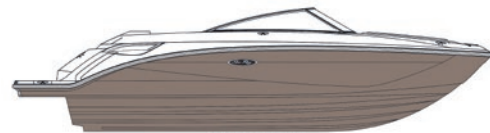

FULL COLOR HULL

SPORT / SPX / SUN SPORT 230

SLX & SUN SPORT 250

SDX SERIES

THREE TONE COLOR HULL

SLX & SUN SPORT

- FORWARD HULL
- AFT HULL
- BOTTOM HULL

SDX SERIES

FULL COLOR HULL WITH GEL STRIPE

SLX & SUN SPORT SERIES
SPX & SUNDANCER