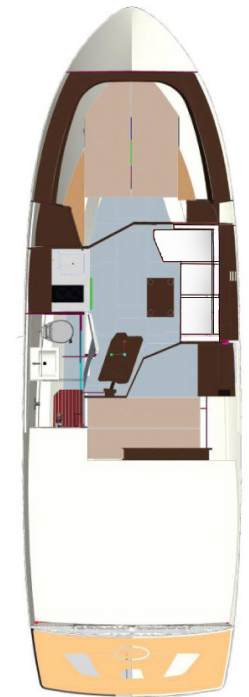

CABIN LAYOUT